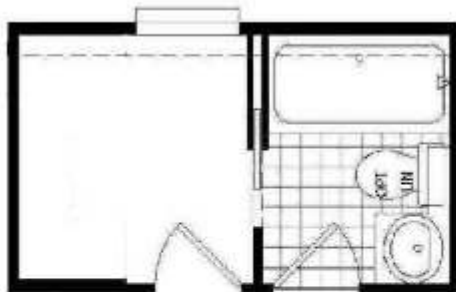

FEATURES: * Extra Den/Bedroom/Laundry * 35' long

DESERT ROSE
9100 SPEC

Alternate Den/Bedroom

Optional Den w/W/D option

MODEL CAV-1240