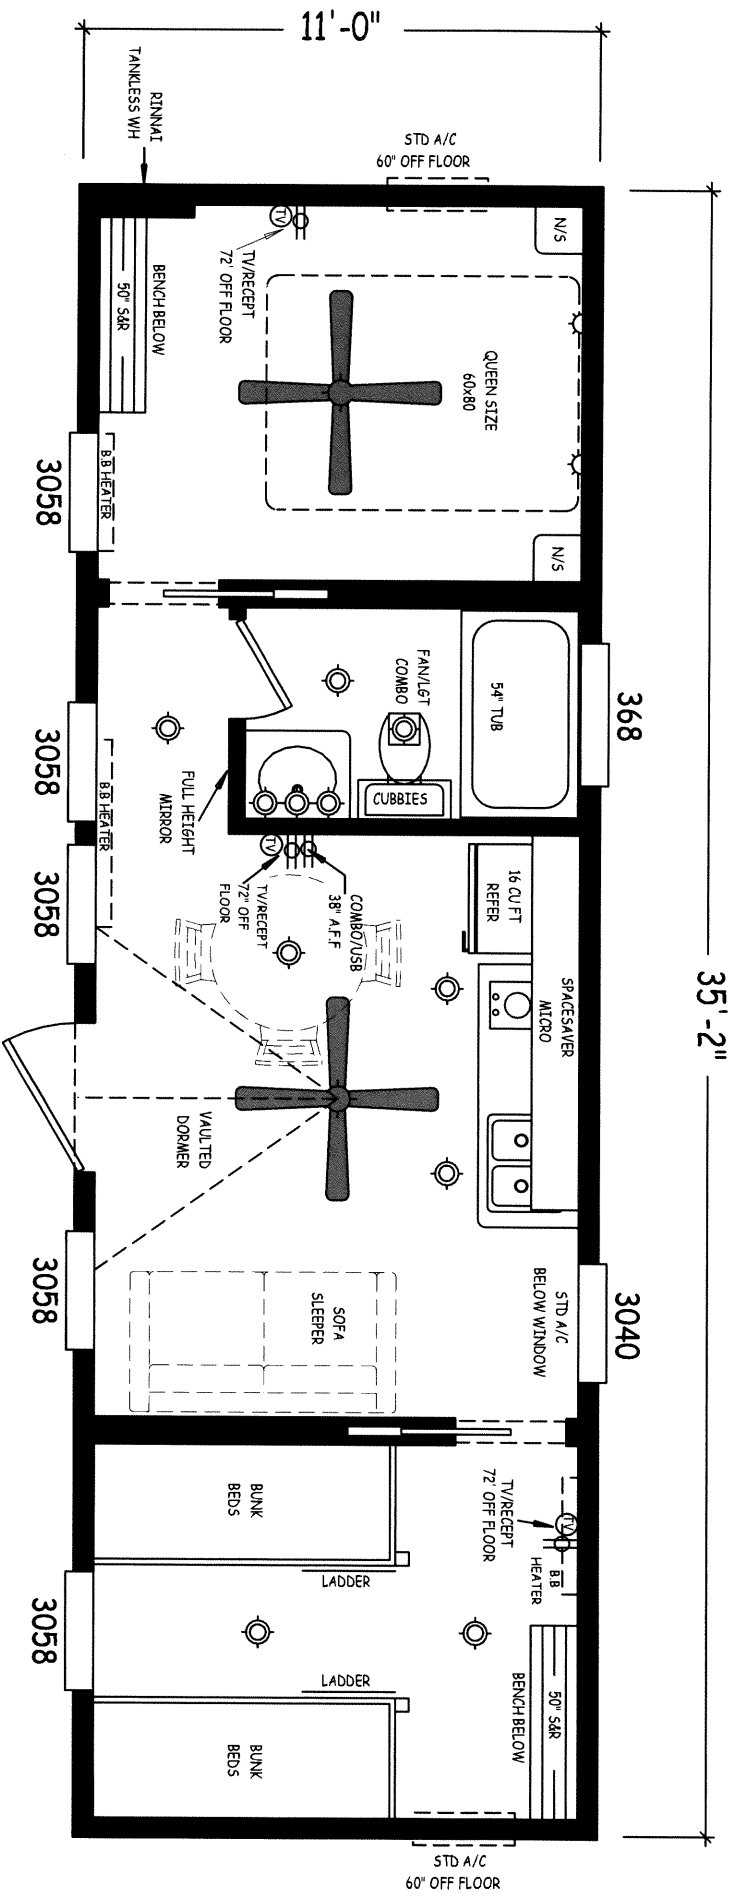

# CC-1222FP-18

SLEEPS: 5

**CC-12285-18**

SLEEPS: 6

# CC-1228SALT-18

SLEEPS: 6

**CC-12335-18**

SLEEPS: 6

**CC-123351-18**

SLEEPS: 10

# CC-1233FP-18

SLEEP: 6

# CC-1329FP-18

SLEEPS: 6

OPT SQUARE LAVY SINK  
 OPT COUNTRY  
 KIT. SINK & FAUCET

**CC-11355-18**  
SLEEPS: 8