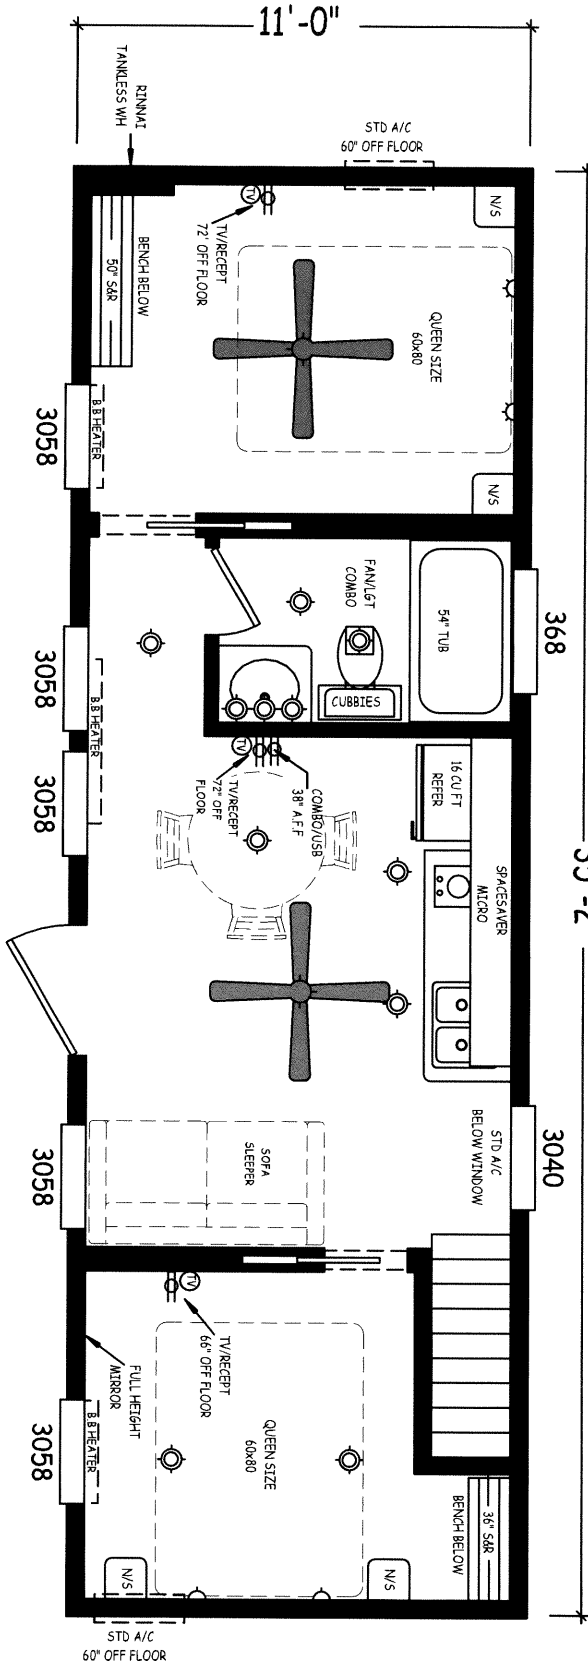

# CC-1228SALT-18

SLEEPS: 6

**CC-12335-18**

SLEEPS: 6

**CC-123351-18**

SLEEPS: 10

# CC-1329FP-18

SLEEPS: 6

OPT SQUARE LAVY SINK  
 OPT COUNTRY  
 KIT. SINK & FAUCET

**CC-11355-18**  
SLEEPS: 8

# CC-1228SH-18

SLEEPS: 4

**CC-1228SHL-18**  
 SLEEPS: 6

**CC-1133SHL-18**

SLEEP: 6

**CC-1135SL-18**

SLEEPS: 8

CC-1135FPL2-18

SLEEPS: 6