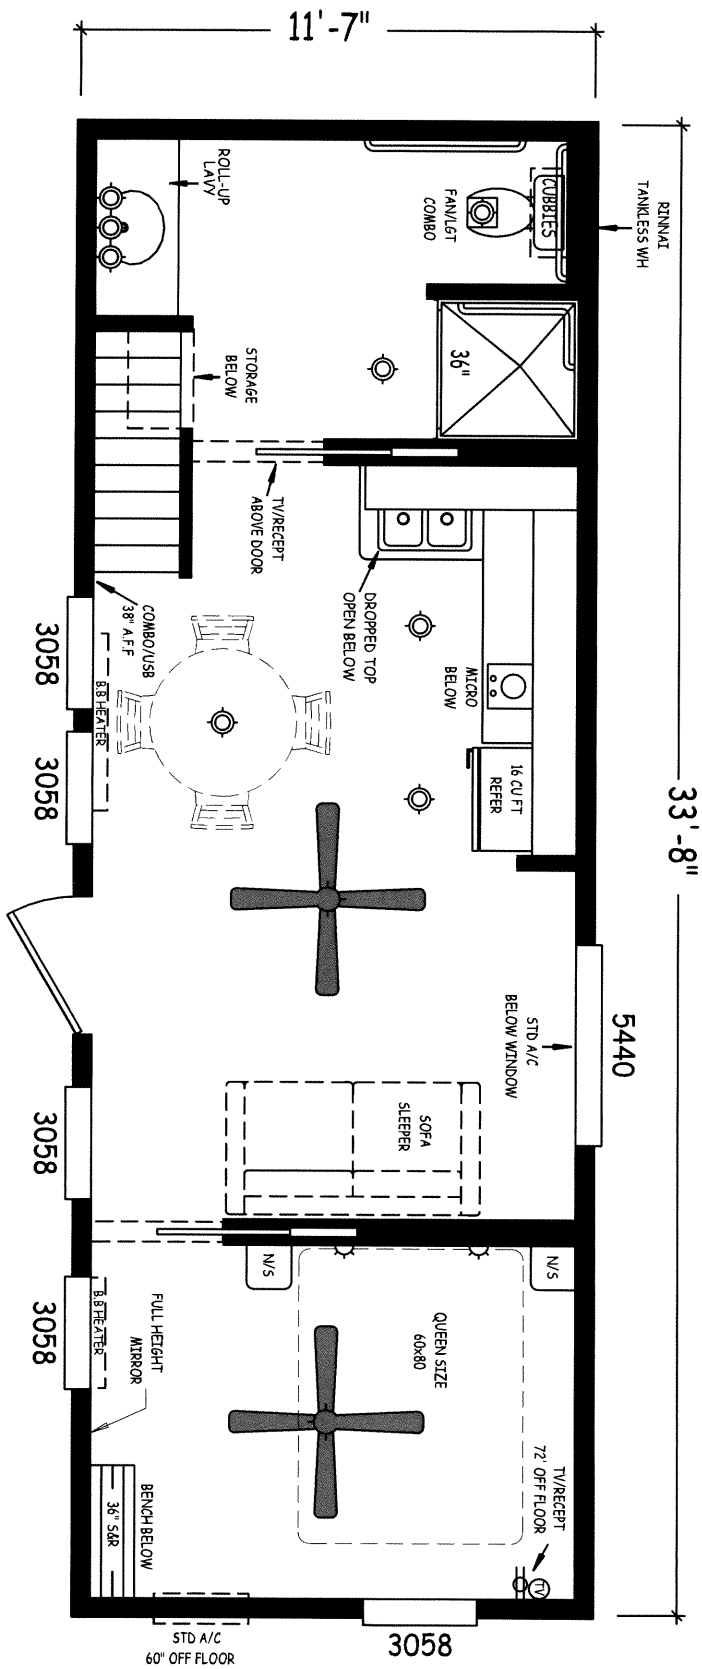

# CC-1329FP-18

SLEEPS: 6

OPT SQUARE LAVY SINK  
 OPT COUNTRY  
 KIT. SINK & FAUCET

**CC-11355-18**  
SLEEPS: 8

# CC-1135SHBDB-18

SLEEPS: 8

# CC-1228SH-18

SLEEPS: 4

**CC-1228SHL-18**  
 SLEEPS: 6

**CC-1133SHL-18**

SLEEP: 6

**CC-1135SL-18**

SLEEPS: 8

CC-1135FPL2-18

SLEEPS: 6