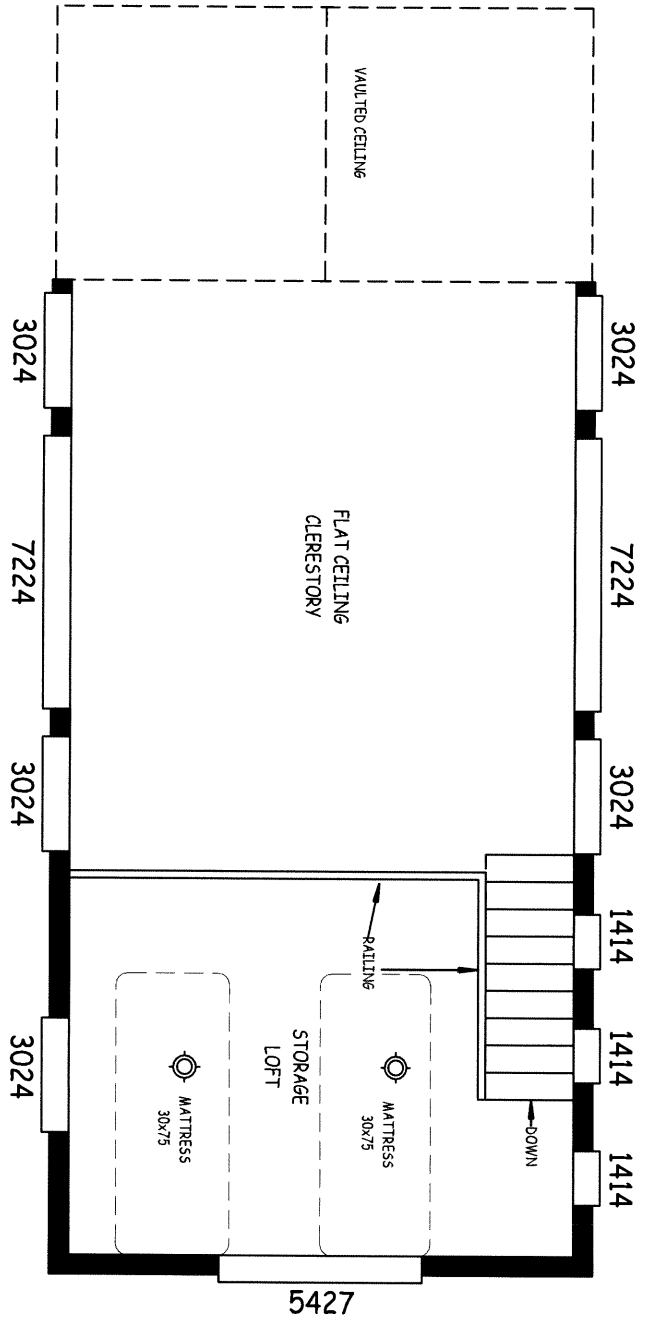

# CC-1329FP-18

SLEEPS: 6

OPT SQUARE LAVY SINK  
 OPT COUNTRY  
 KIT. SINK & FAUCET

**CC-11355-18**  
SLEEPS: 8

# CC-1135SHBDB-18

SLEEPS: 8

# CC-1228SH-18

SLEEPS: 4

**CC-1228SHL-18**  
 SLEEPS: 6

**CC-1133SHL-18**

SLEEP: 6

**CC-1135SL-18**

SLEEPS: 8

CC-1135FPL2-18

SLEEPS: 6