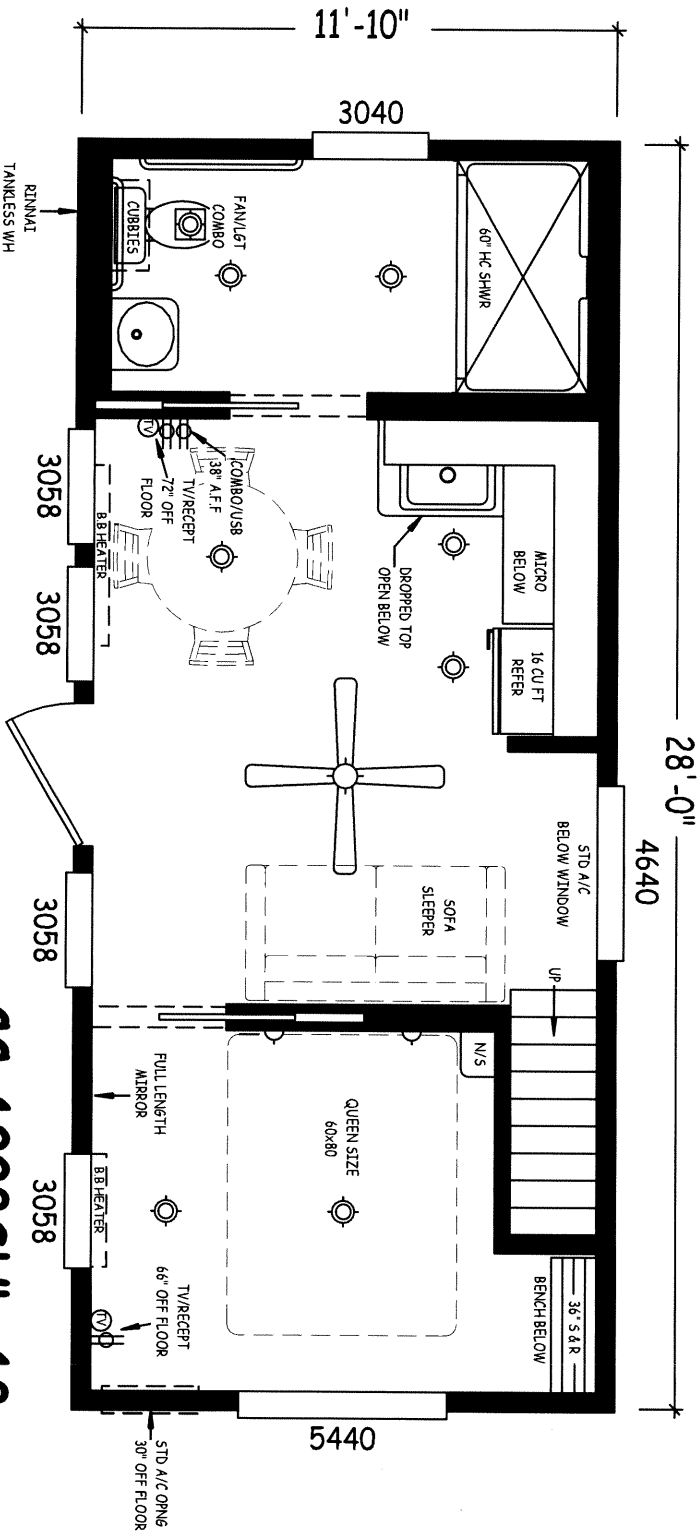

# CC-1329FP-18

SLEEPS: 6

OPT SQUARE LAVY SINK  
 OPT COUNTRY  
 KIT. SINK & FAUCET

**CC-11355-18**  
SLEEPS: 8

# CC-1135SHBDB-18

SLEEPS: 8

# CC-1228SH-18

SLEEPS: 4

**CC-1228SHL-18**  
 SLEEPS: 6

**CC-1133SHL-18**

SLEEP: 6

**CC-1135SL-18**

SLEEPS: 8

CC-1135FPL2-18

SLEEPS: 6