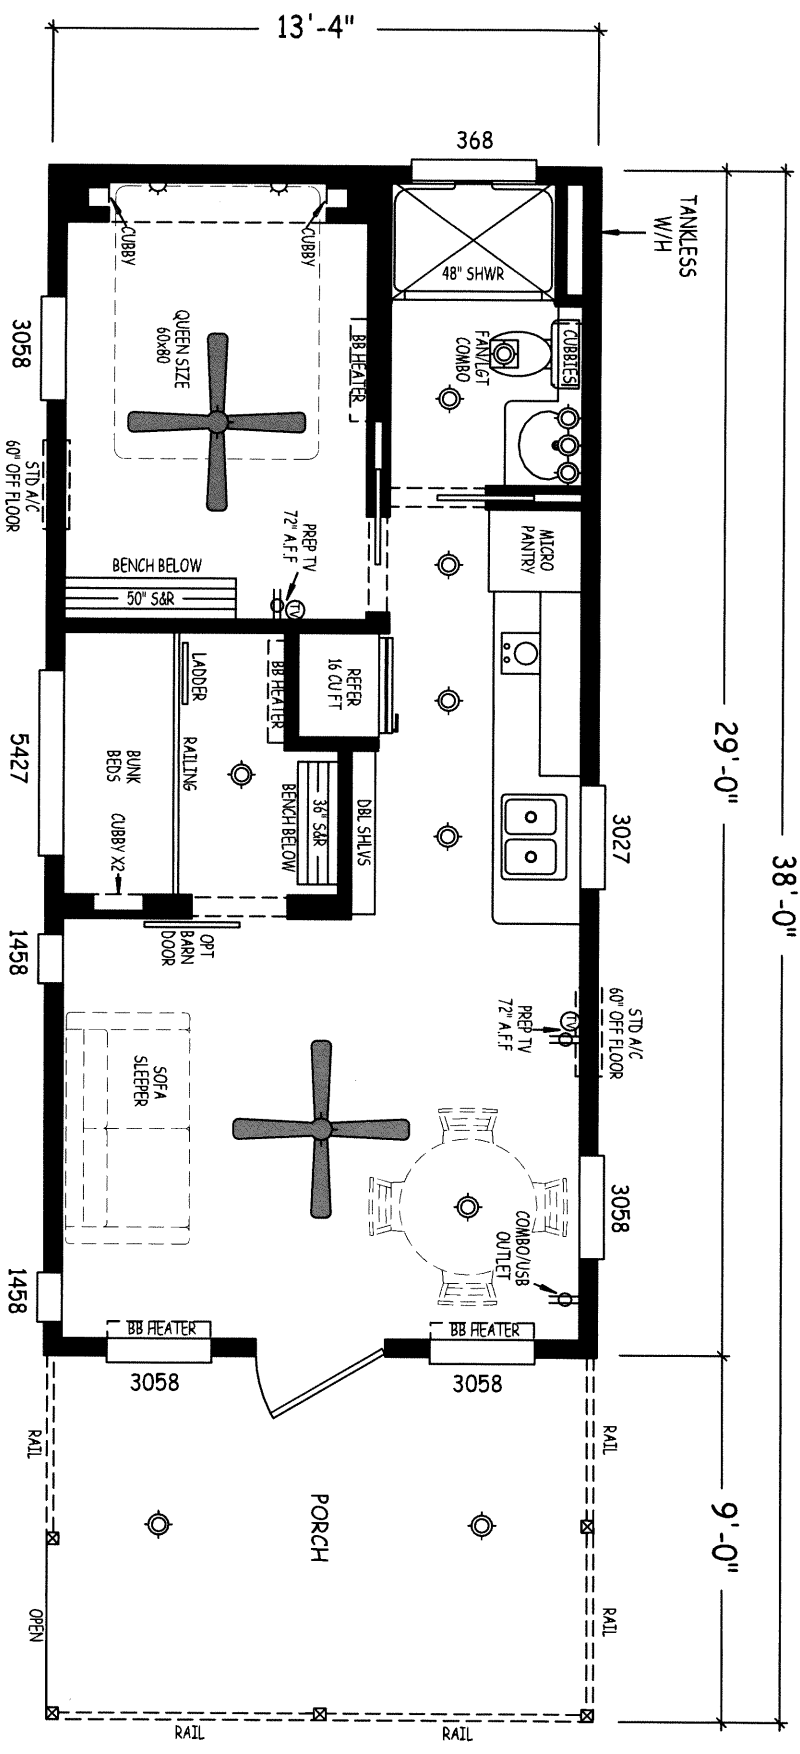

# CC-1222FP-18

SLEEPS: 5

**CC-12285-18**

SLEEPS: 6

# CC-1228SALT-18

SLEEPS: 6

**CC-12335-18**

SLEEPS: 6

**CC-123351-18**

SLEEPS: 10

# CC-1233FP-18

SLEEP: 6

# CC-1329FP-18

SLEEPS: 6

OPT SQUARE LAVY SINK  
 OPT COUNTRY  
 KIT. SINK & FAUCET

**CC-11355-18**  
SLEEPS: 8