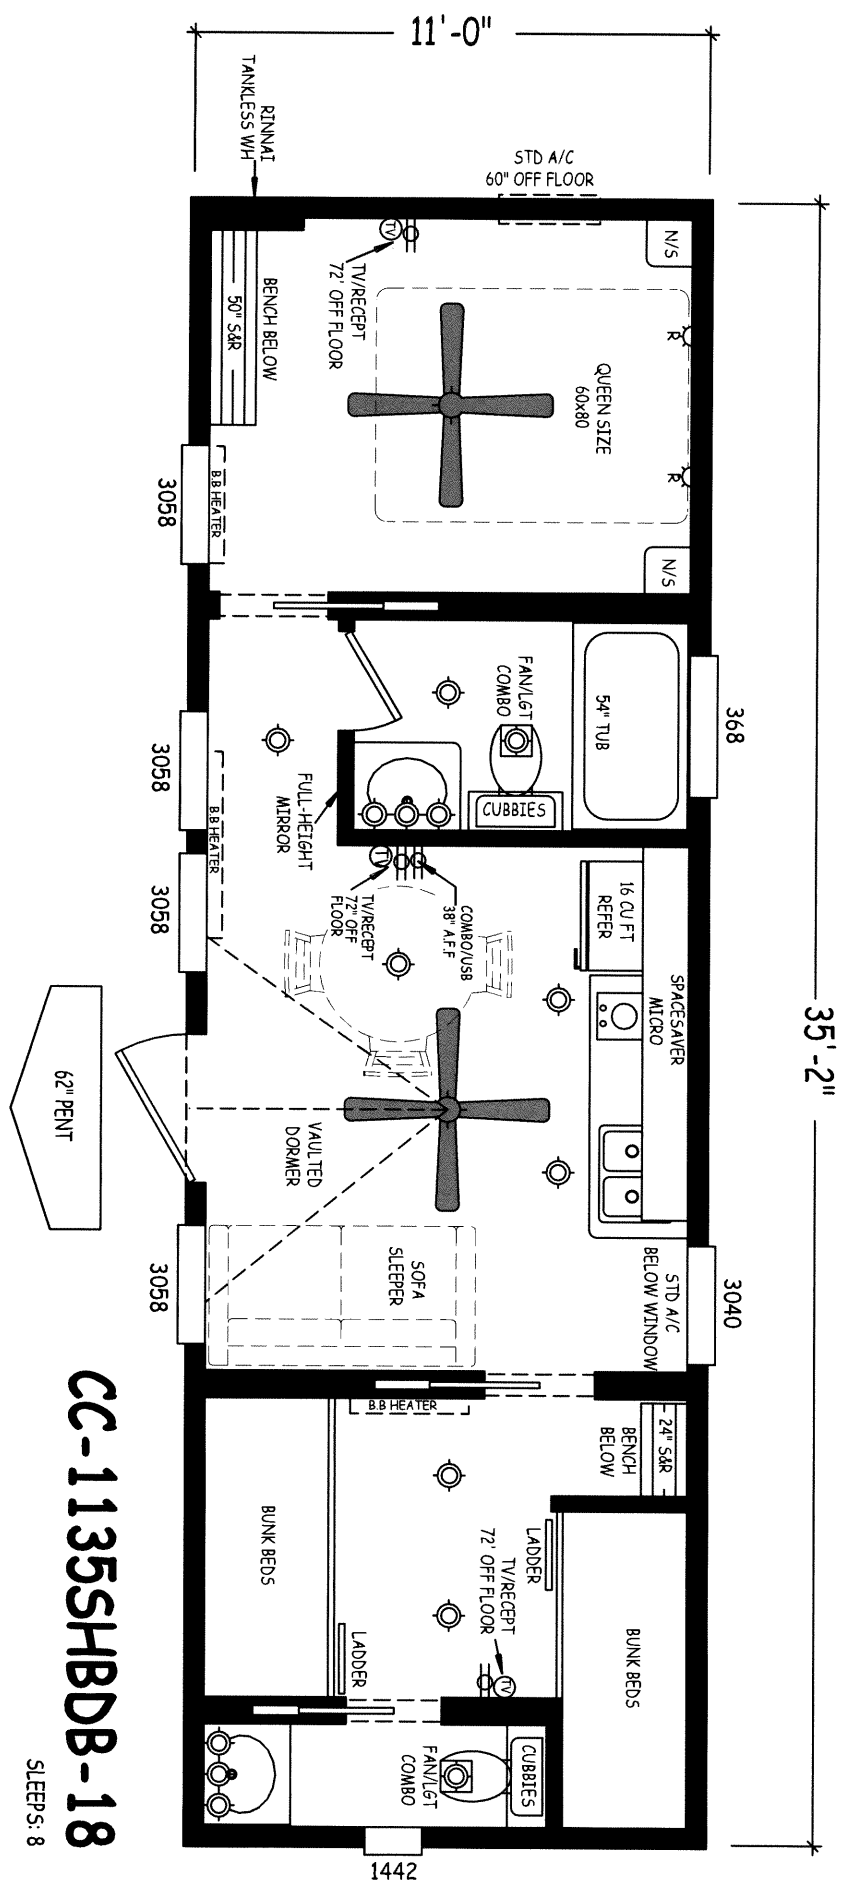

# CC-1228SALT-18

SLEEPS: 6

**CC-12335-18**

SLEEPS: 6

**CC-123351-18**

SLEEPS: 10

# CC-1329FP-18

SLEEPS: 6

OPT SQUARE LAVY SINK  
 OPT COUNTRY  
 KIT. SINK & FAUCET

**CC-11355-18**  
SLEEPS: 8

# CC-1135SHBDB-18

SLEEPS: 8

# CC-1228SH-18

SLEEPS: 4

**CC-1228SHL-18**  
 SLEEPS: 6

**CC-1133SHL-18**

SLEEP: 6

**CC-1135SL-18**

SLEEPS: 8

CC-1135FPL2-18