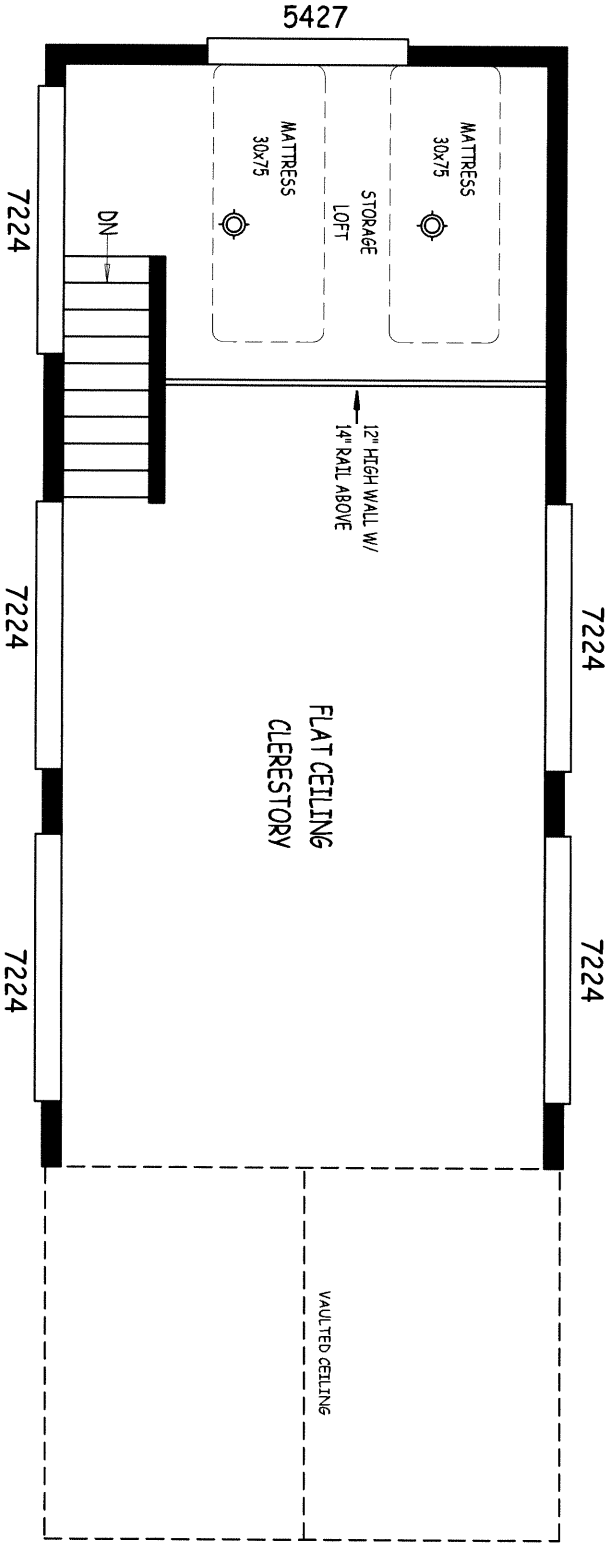

# CC-1329FP-18

SLEEPS: 6

OPT SQUARE LAVY SINK  
 OPT COUNTRY  
 KIT. SINK & FAUCET

**CC-11355-18**  
SLEEPS: 8

# CC-1135SHBDB-18

SLEEPS: 8

# CC-1228SH-18

SLEEPS: 4

**CC-1228SHL-18**  
 SLEEPS: 6

**CC-1133SHL-18**

SLEEP: 6

**CC-1135SL-18**

SLEEPS: 8

CC-1135FPL2-18

SLEEPS: 6