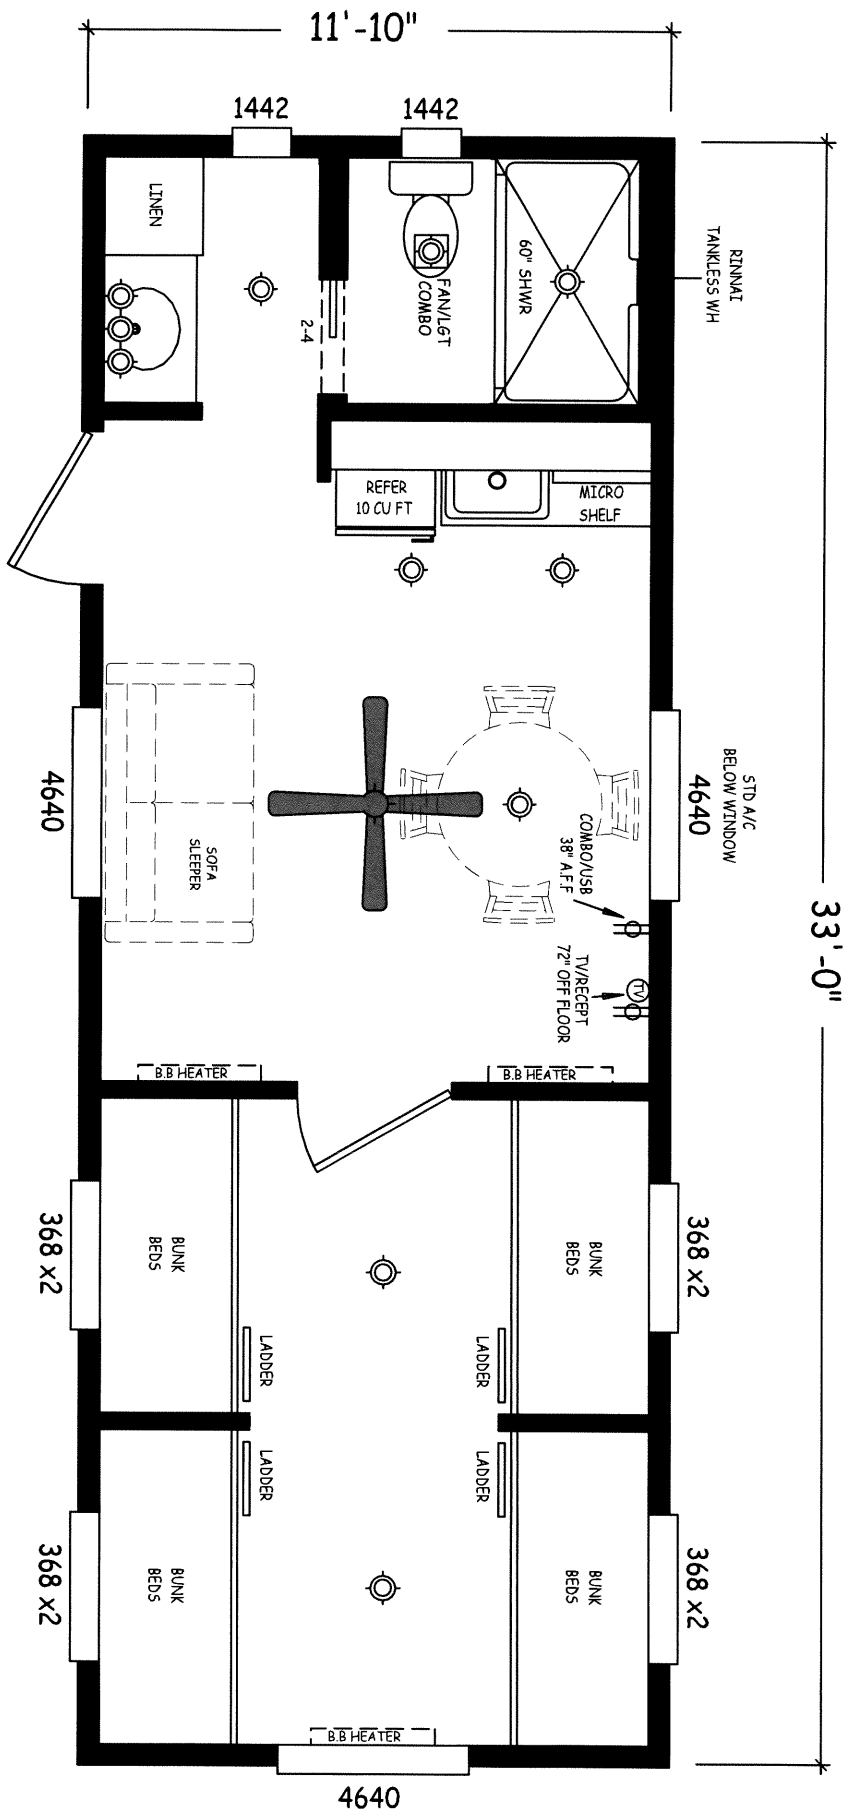

# CC-1222FP-18

SLEEPS: 5

**CC-12285-18**

SLEEPS: 6

# CC-1228SALT-18

SLEEPS: 6

**CC-12335-18**

SLEEPS: 6

**CC-123351-18**

SLEEPS: 10

# CC-1233FP-18

SLEEP: 6

# CC-1329FP-18

SLEEPS: 6

OPT SQUARE LAVY SINK  
 OPT COUNTRY  
 KIT. SINK & FAUCET

**CC-11355-18**  
SLEEPS: 8