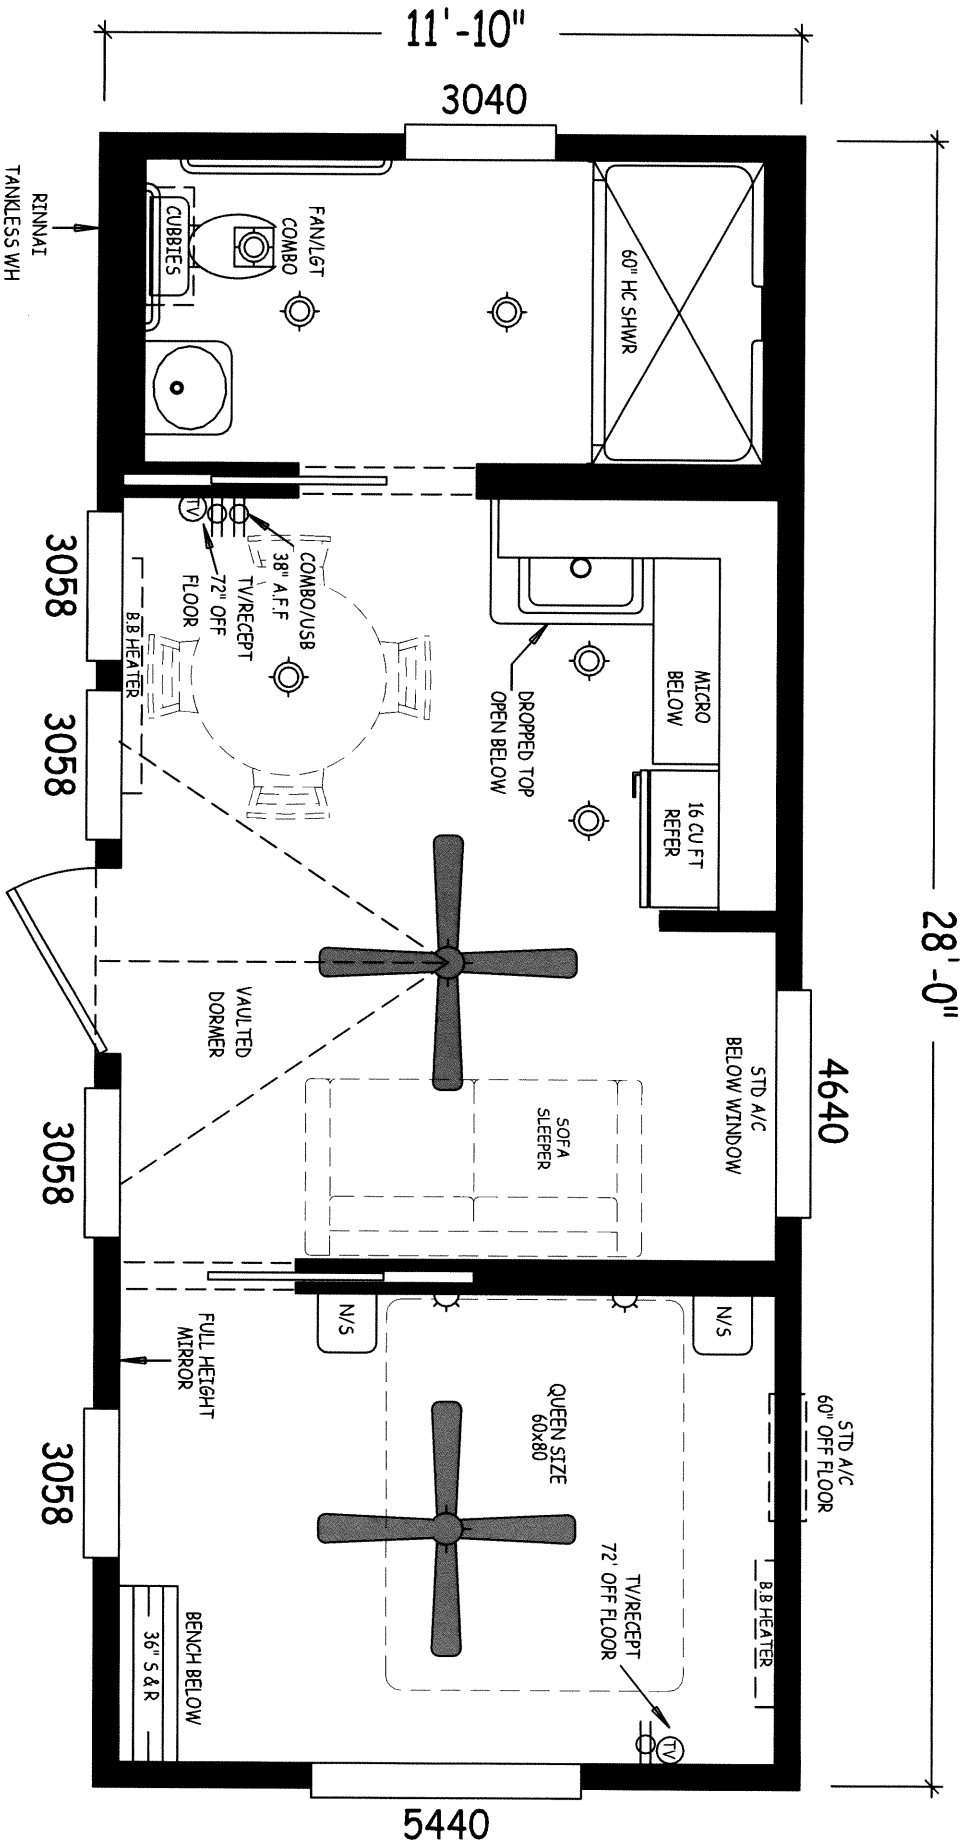

# CC-1329FP-18

SLEEPS: 6

OPT SQUARE LAVY SINK  
 OPT COUNTRY  
 KIT. SINK & FAUCET

**CC-11355-18**  
SLEEPS: 8

# CC-1135SHBDB-18

SLEEPS: 8

# CC-1228SH-18

SLEEPS: 4

**CC-1228SHL-18**  
 SLEEPS: 6

**CC-1133SHL-18**

SLEEP: 6

**CC-1135SL-18**

SLEEPS: 8

CC-1135FPL2-18

SLEEPS: 6