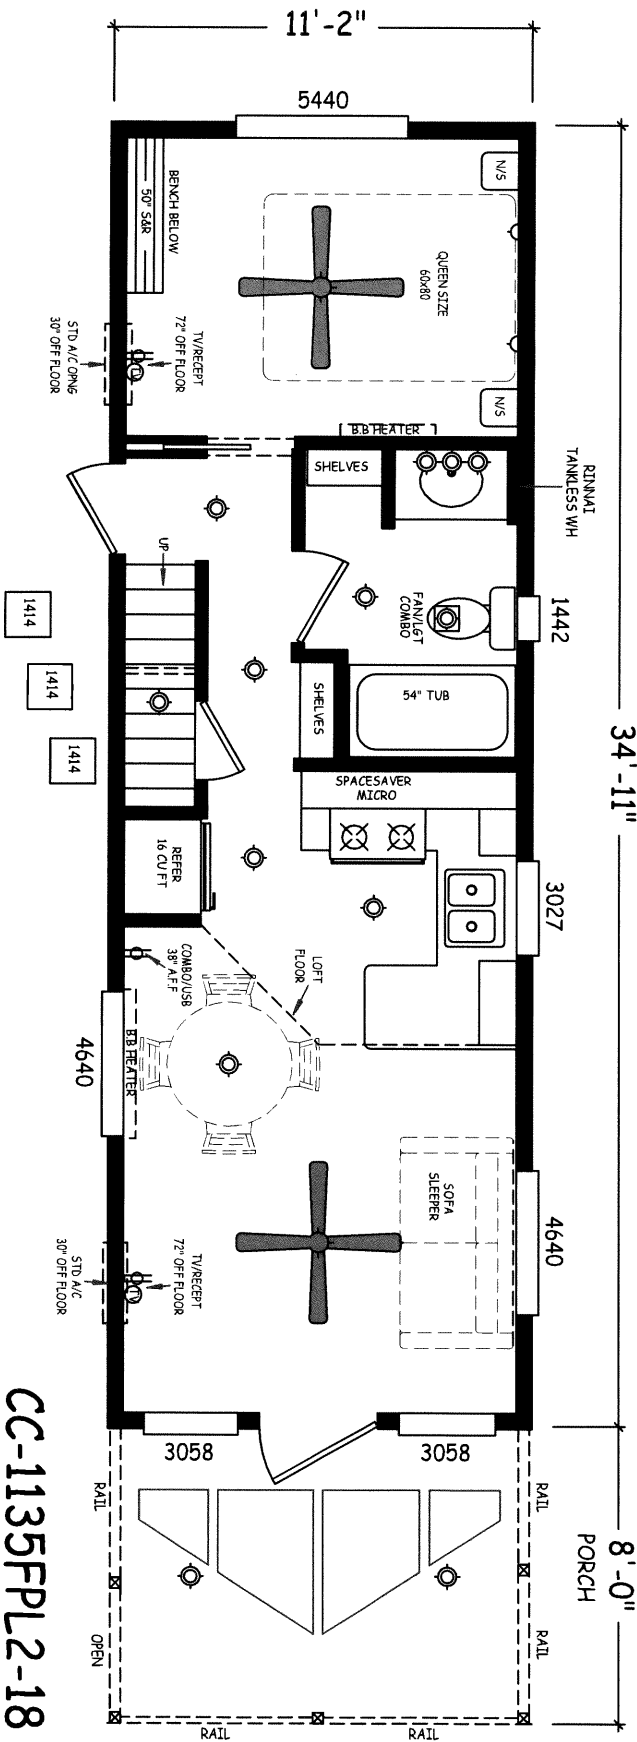

# CC-1228SALT-18

SLEEPS: 6

**CC-12335-18**

SLEEPS: 6

**CC-123351-18**

SLEEPS: 10

# CC-1329FP-18

SLEEPS: 6

OPT SQUARE LAVY SINK  
 OPT COUNTRY  
 KIT. SINK & FAUCET

**CC-11355-18**  
SLEEPS: 8

# CC-1228SH-18

SLEEPS: 4

**CC-1228SHL-18**  
 SLEEPS: 6

**CC-1133SHL-18**

SLEEP: 6

**CC-1135SL-18**

SLEEPS: 8

CC-1135FPL2-18

SLEEPS: 6