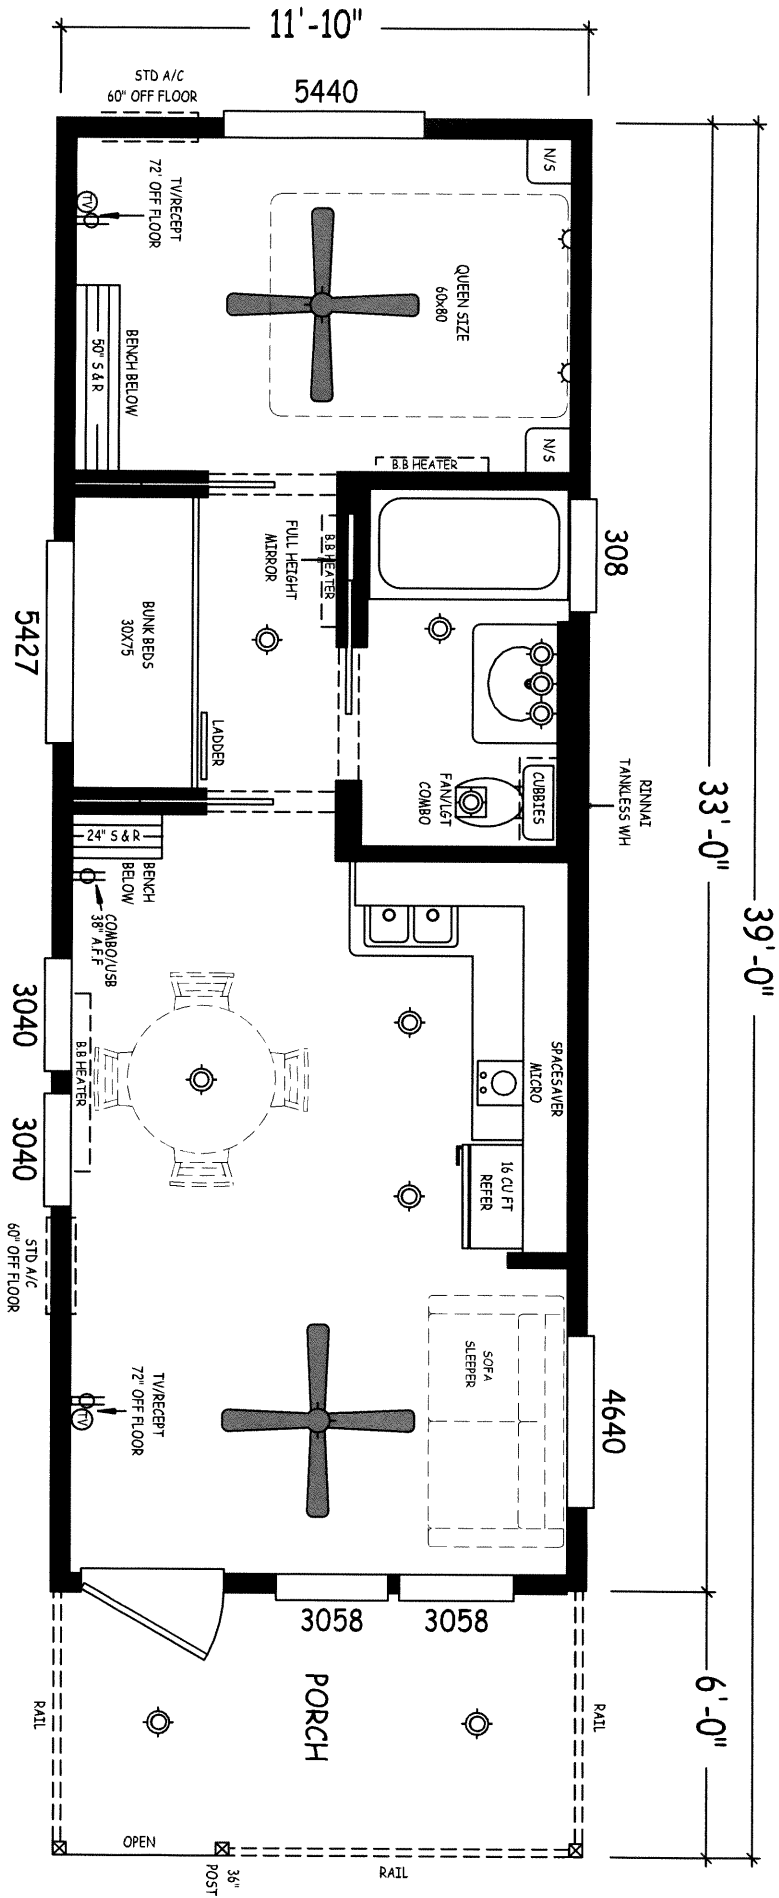

# CC-1222FP-18

SLEEPS: 5

**CC-12285-18**

SLEEPS: 6

# CC-1228SALT-18

SLEEPS: 6

**CC-12335-18**

SLEEPS: 6

**CC-123351-18**

SLEEPS: 10

# CC-1233FP-18

SLEEP: 6

# CC-1329FP-18

SLEEPS: 6

OPT SQUARE LAVY SINK  
 OPT COUNTRY  
 KIT. SINK & FAUCET

**CC-11355-18**  
SLEEPS: 8